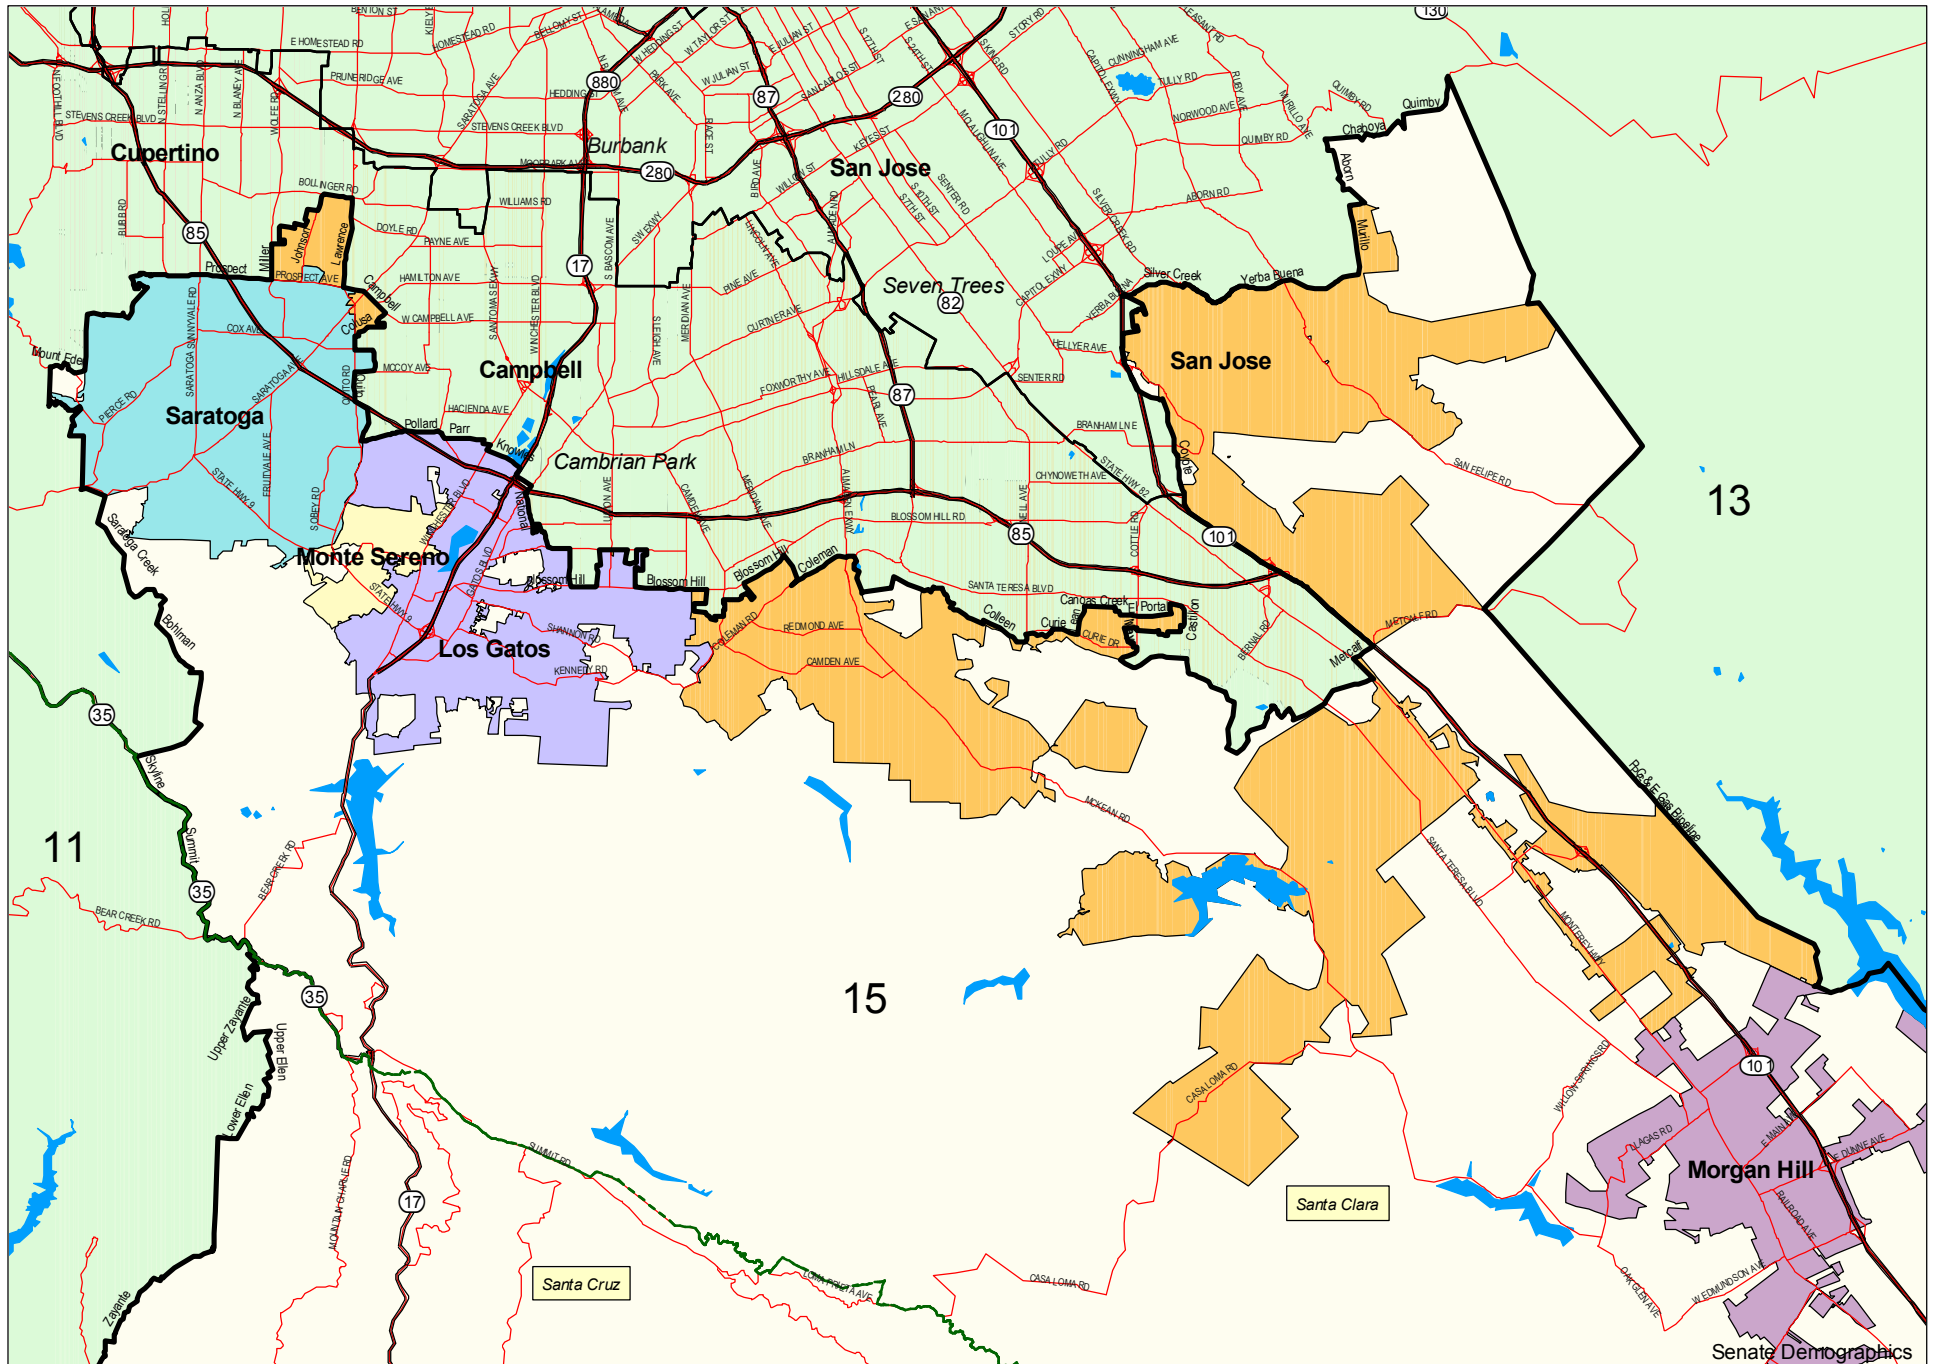

Senate District 15 - San Jose

(as adopted by the State Legislature September 2001)

13

11

15